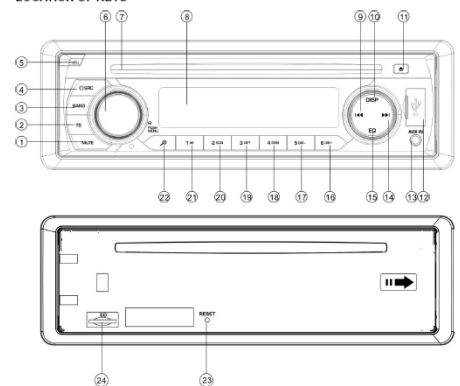

CAR RADIO

ALICANTE 170

2/3

ANALOG RADIO

Type of tuner	RDS Automotive Tuner
World band tuner (switchable)	EU, USA, South America
Wave bands	FM 1,2,3,AM 1,2
Radio Data System (RDS)	Alternative Frequency (AF) Enhanced Other Networks (EON) Regional Programme (REG) Programme Service Name (PS) Traffic Announcement (TA) Traffic Program (TP)
Travelstore	yes (FM3)
Band Scan / Preset Scan	yes / yes
Station memory	30
Permanent preset memory	yes
Sensitivity	local (on / off)
Interference suppression	yes
Frequency response (Hz) -3 dB	40 – 12.000

DATA CARRIER

CD	CD-DA, CD-R, CD-RW
Type disc-drive	Automatic loading
USB	USB 2.0
Memory cards	SDHC (up to 32 GB), SD
Formatting USB / SD	FAT 32, FAT 16

MEDIA-PLAYER

Playback format	MP3, WMA
Title display	ID3-tag, file, folder

CD-PLAYER

Schock Proof	yes
Frequency response (Hz) -1 dB	40 – 18.000
Signal noise ratio	more than 55 dB
Channel separation	more than 45 dB

EQUALIZER

Bass (at 100 Hz)	+/- 10 dB
Treble (at 10kHz)	+/- 10 dB
Balance / fader	yes / yes
X-Bass	yes (on / off)
Sound presets	Flat, rock, pop, classic

LOCATION OF KEYS

1. "MUTE" button.	13. "AUX IN" jack.
2. "TS" button.	14. "SEEK UP" button.
3. "BAND" button.	15. "EQ" button.
4. "SRC" (source) button.	16. "6 DIR" button.
5. " (panel release) button.	17. "5 DIR" button.
6. "VOL/MENU" button.	18. "4 RDM" button.
7. DISC Slot.	19. "3 RPT" button.
8. LCD display.	20. "2 SCH" button.
9. "14" (SEEK DOWN) button.	21. "1 MP" button.
10. "DISP" button.	22. "MP3" search button.
11. "Eject" button.	23. RESET button.
12. USB port.	24. TF card slot.